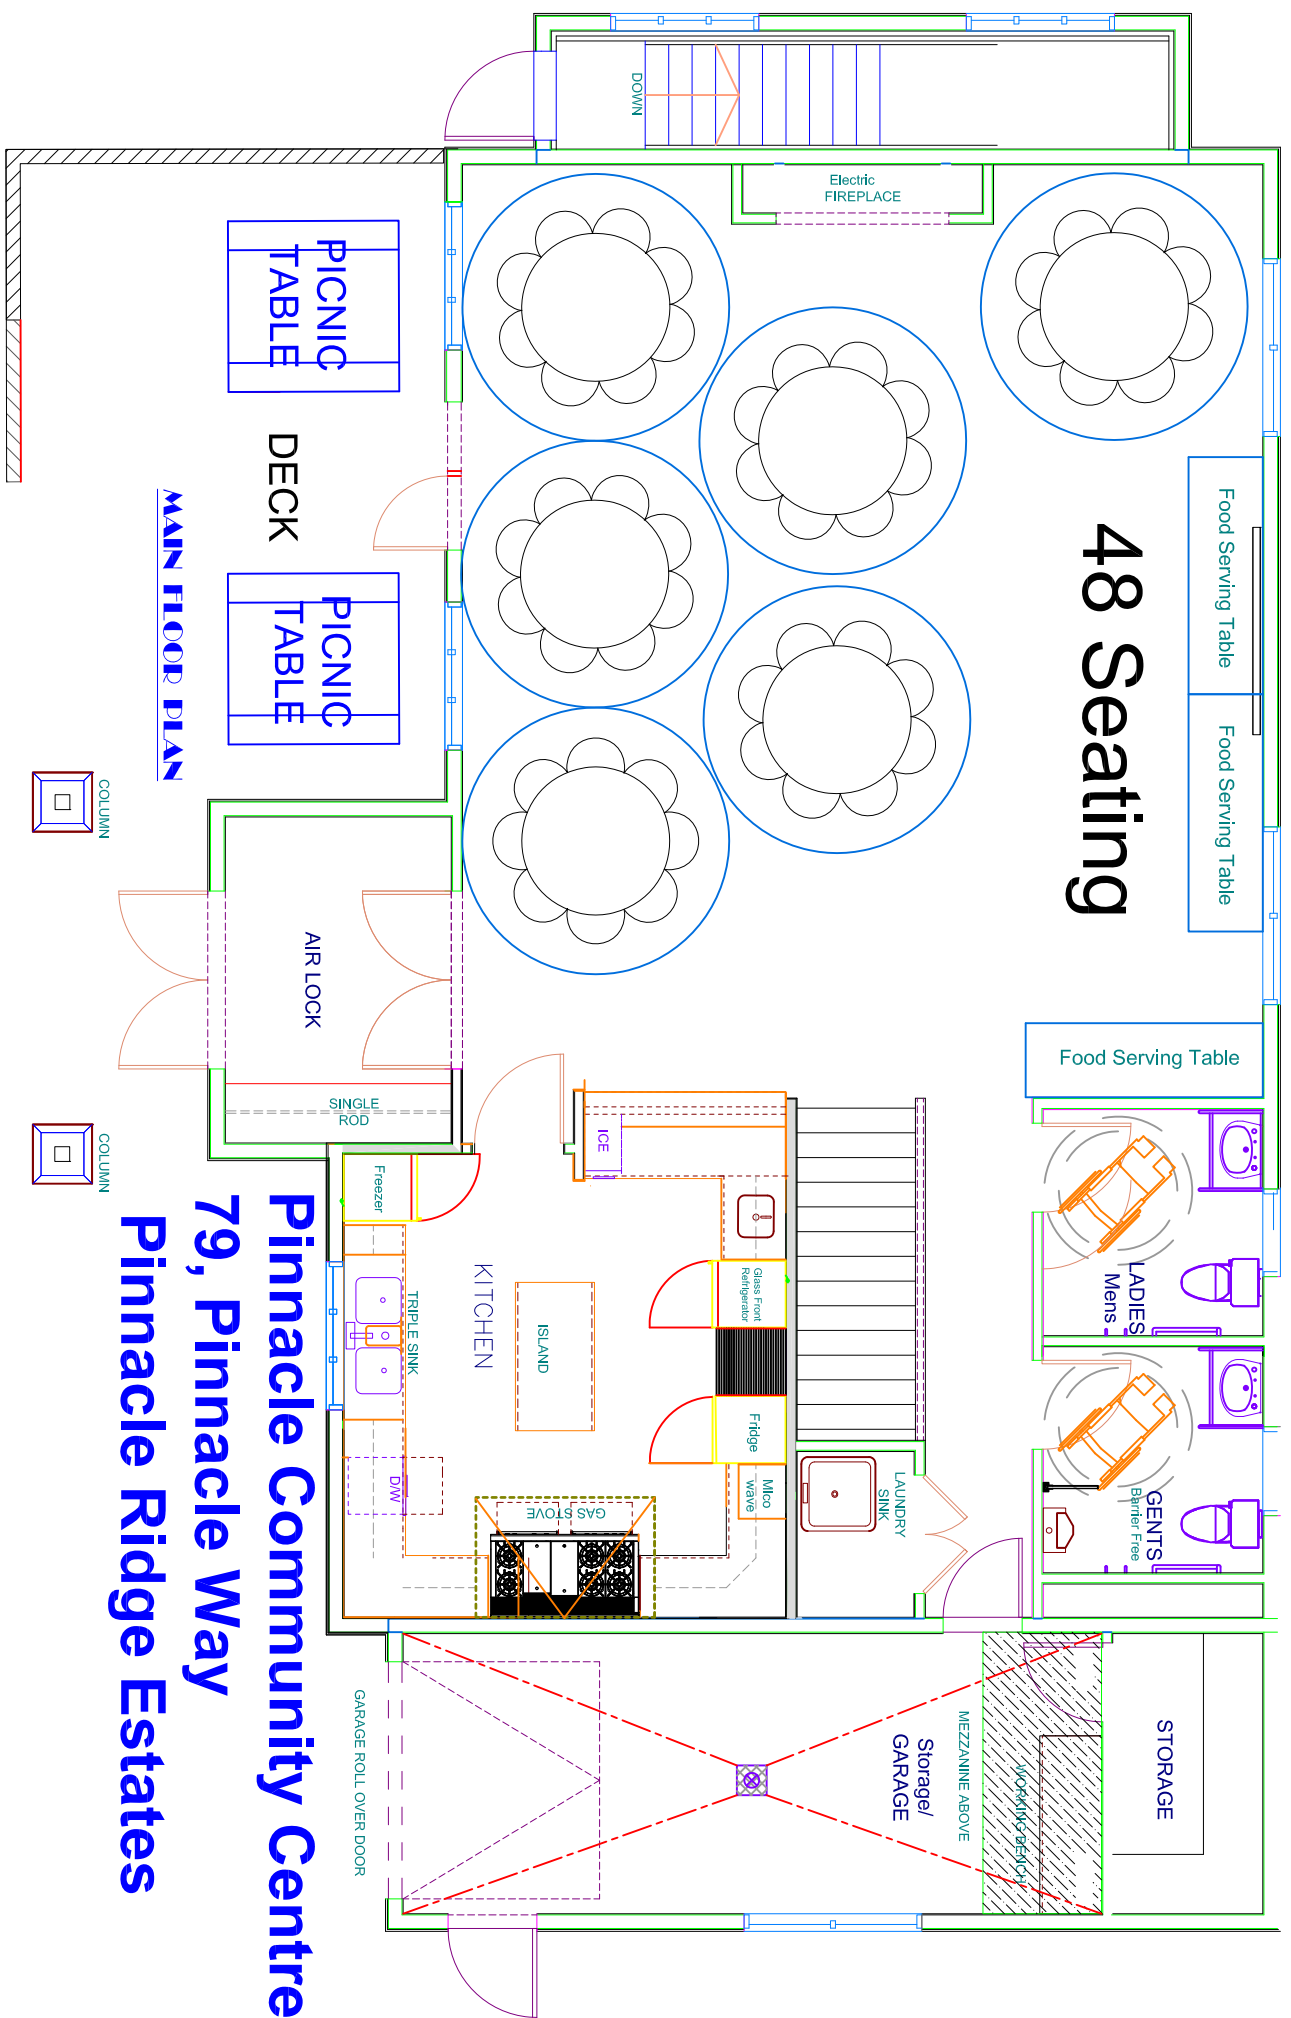

MAIN FLOOR PLAN

24 Seating

PICNIC TABLE

PICNIC TABLE

DECK

AIR LOCK

SINGLE ROD

KITCHEN

Triple SINK

Freezer

DW

LAUNDRY SINK

MAIN FLOOR PLAN

MAIN FLOOR PLAN

40 Seating

PICNIC TABLE

WORKING BELOW

LAUNDRY SINK

Fridge

Glass Front Refrigerator

ICE

Freezer

TRIPLE SINK

DW

COLUMN

COLUMN

48 Seating

Pinnacle Community Centre 79, Pinnacle Way Pinnacle Ridge Estates

MAIN FLOOR PLAN

48 Seating

MAIN FLOOR PLAN

56 Seating