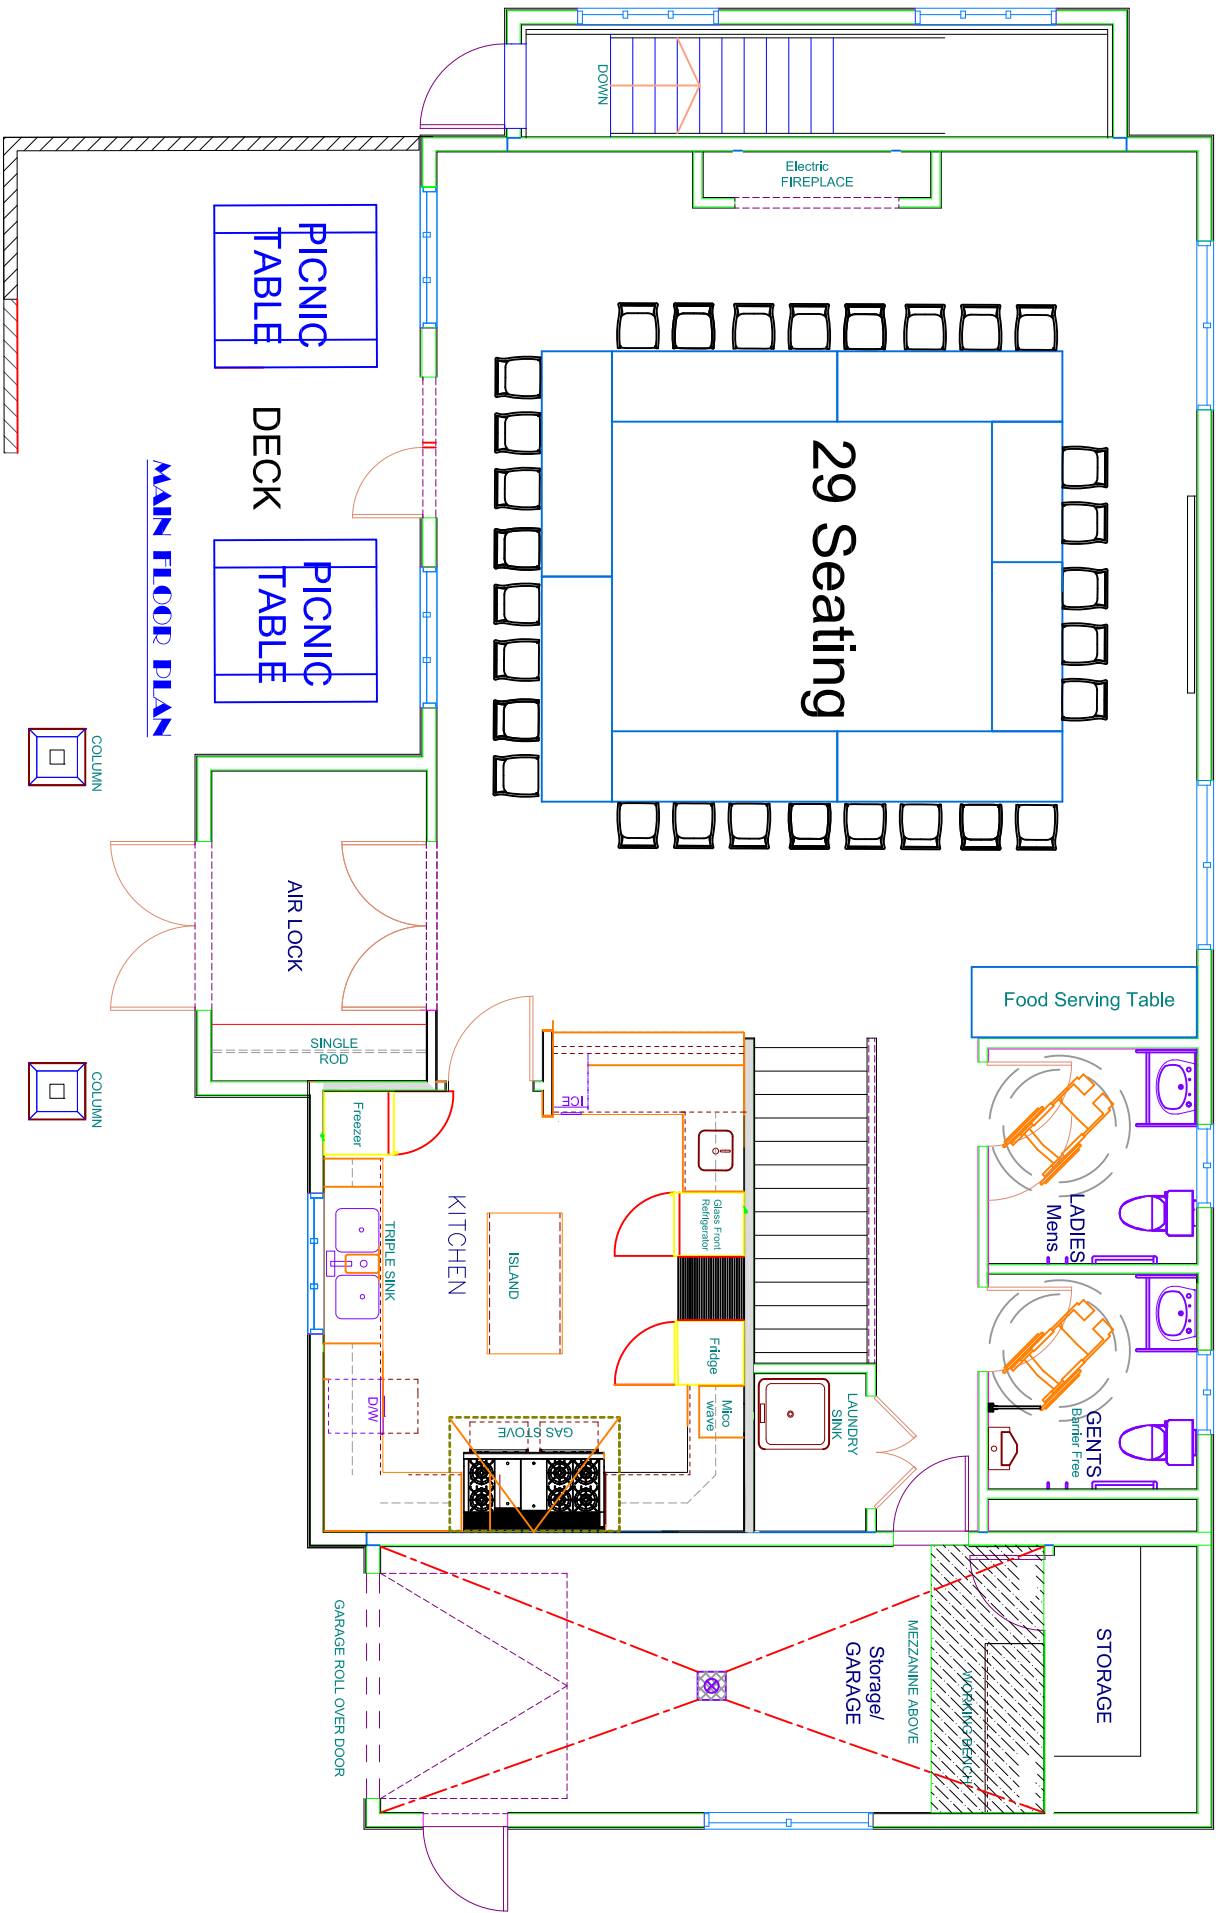

MAIN FLOOR PLAN

24 Seating

PICNIC TABLE

PICNIC TABLE

DECK

AIR LOCK

SINGLE ROD

KITCHEN

GARAGE ROLL OVER DOOR

COLUMN

COLUMN

DOWN

Electric FIREPLACE

MAIN FLOOR PLAN

MAIN FLOOR PLAN

29 Seating

KITCHEN

Food Serving Table

LADIES Mens

GENTS Bathroom Free

Storage/ GARAGE

STORAGE

DOWN

Electric FIREPLACE