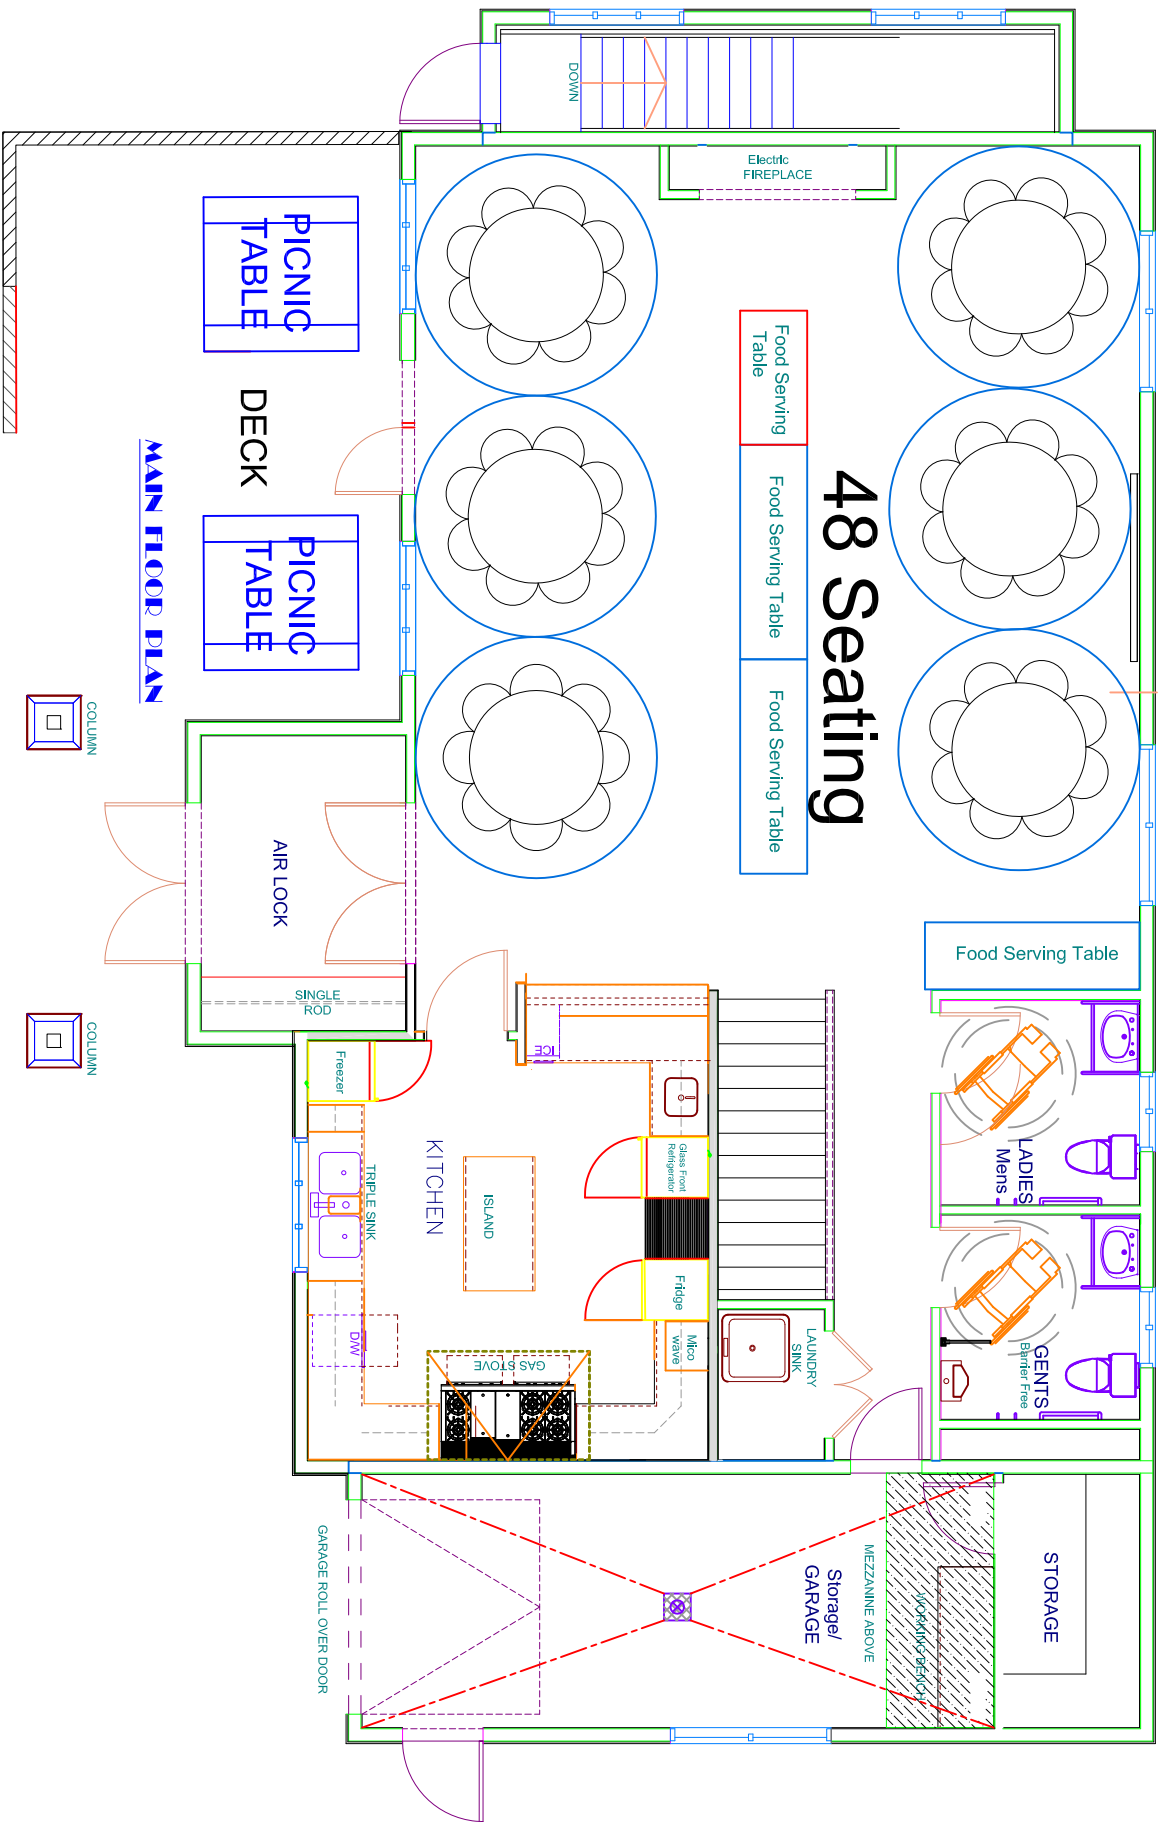

MAIN FLOOR PLAN

24 Seating

PICNIC TABLE

PICNIC TABLE

DECK

AIR LOCK

SINGLE ROD

KITCHEN

WORKING BELOW

LAUNDRY SINK

Fridge

Glass Front Refrigerator

ICE

Freezer

TRIPLE SINK

DW

COLUMN

COLUMN

48 Seating

Pinnacle Community Centre 79, Pinnacle Way Pinnacle Ridge Estates

MAIN FLOOR PLAN

48 Seating

MAIN FLOOR PLAN

56 Seating

**Pinnacle Community Centre
79, Pinnacle Way
Pinnacle Ridge Estates**

MAIN FLOOR PLAN

68 Seating

MAIN FLOOD PLAN

PICNIC TABLE

PICNIC TABLE

DECK

AIR LOCK