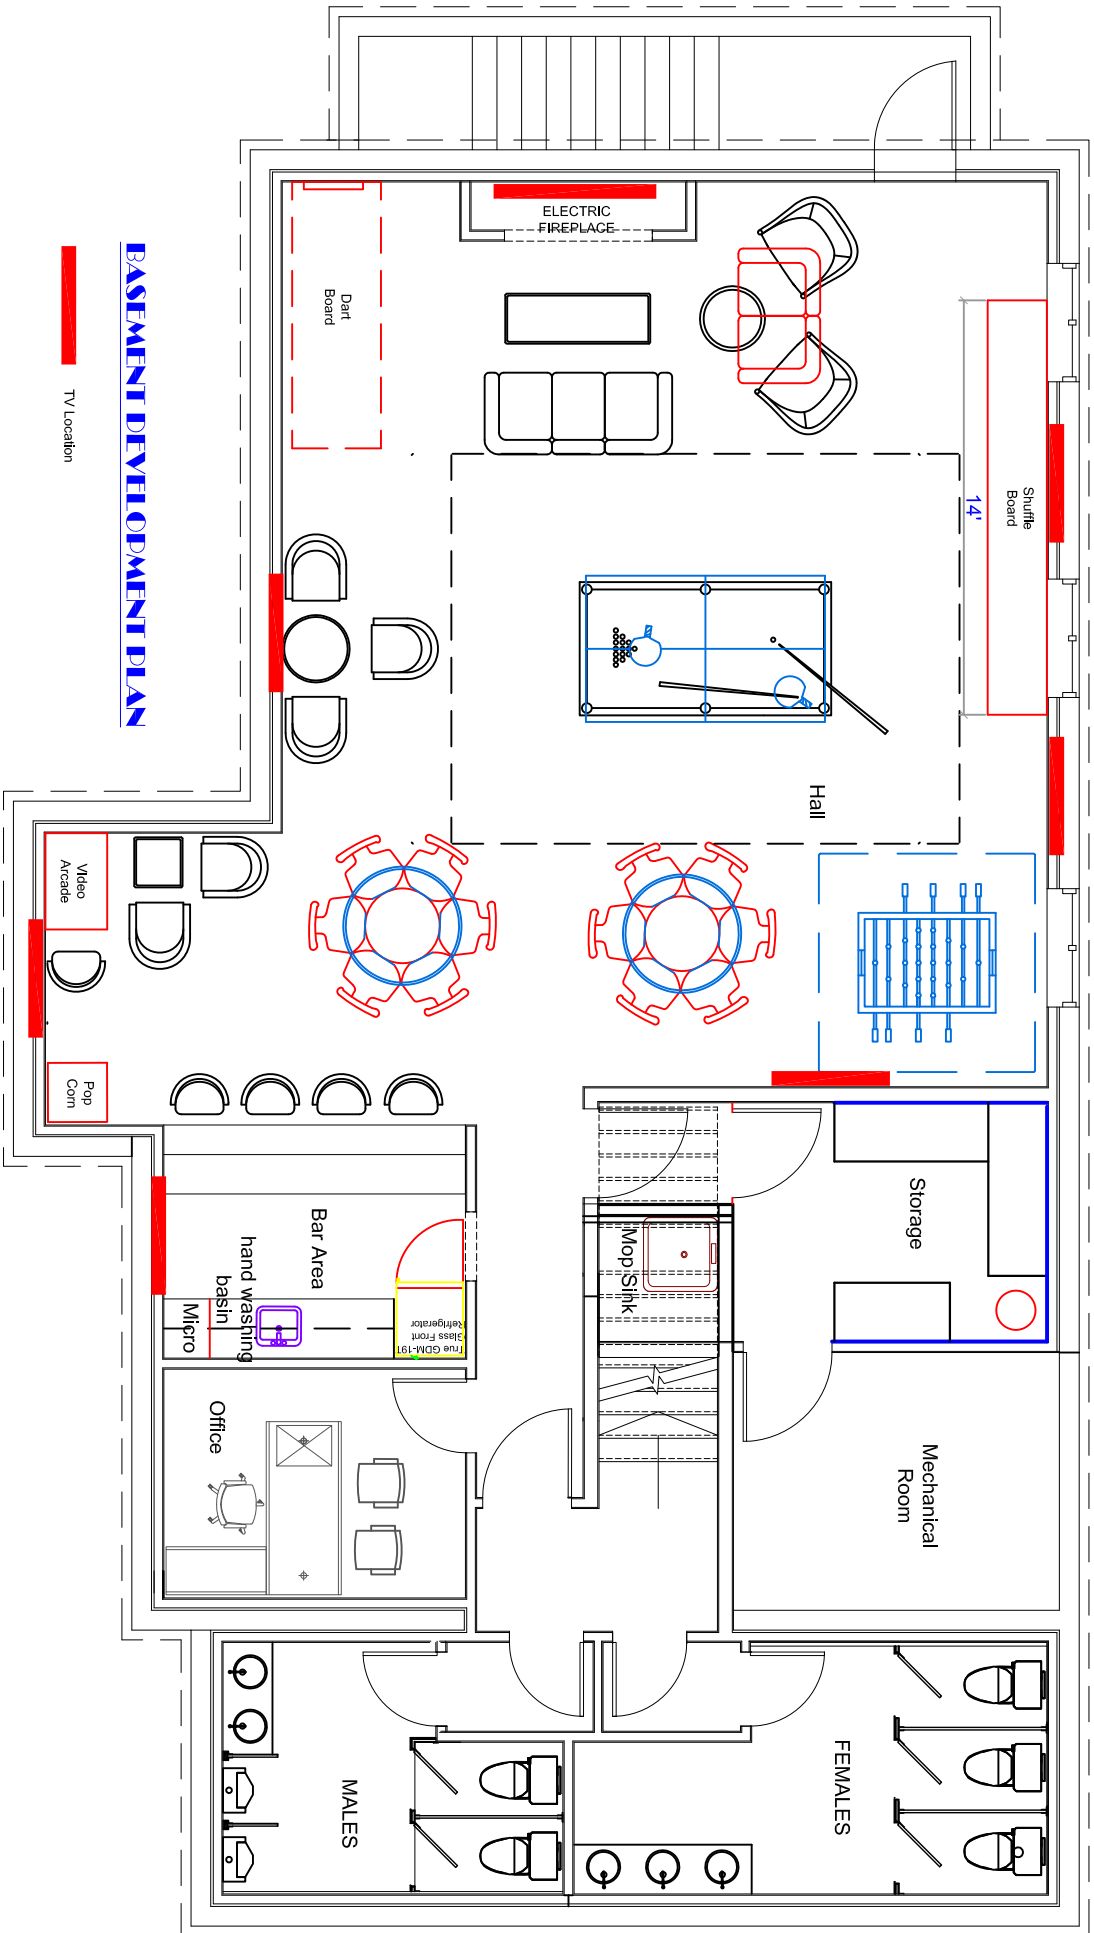

MAIN FLOOR PLAN

24 Seating

PICNIC TABLE

PICNIC TABLE

DECK

AIR LOCK

SINGLE ROD

KITCHEN

MEZZANINE ABOVE

WORKING AREA

GARAGE ROLL OVER DOOR

COLUMN

COLUMN

DOWN

Electric FIREPLACE

BASMENT DEVELOPMENT PLAN

TV Location

ELECTRIC FIREPLACE

Dart Board

Shuffle Board

14'

Hall

Video Arcade

Pop Corn

Bar Area

hand washing basin

Micro

Office

Storage

Mechanical Room

Mop Sink

FEMALES