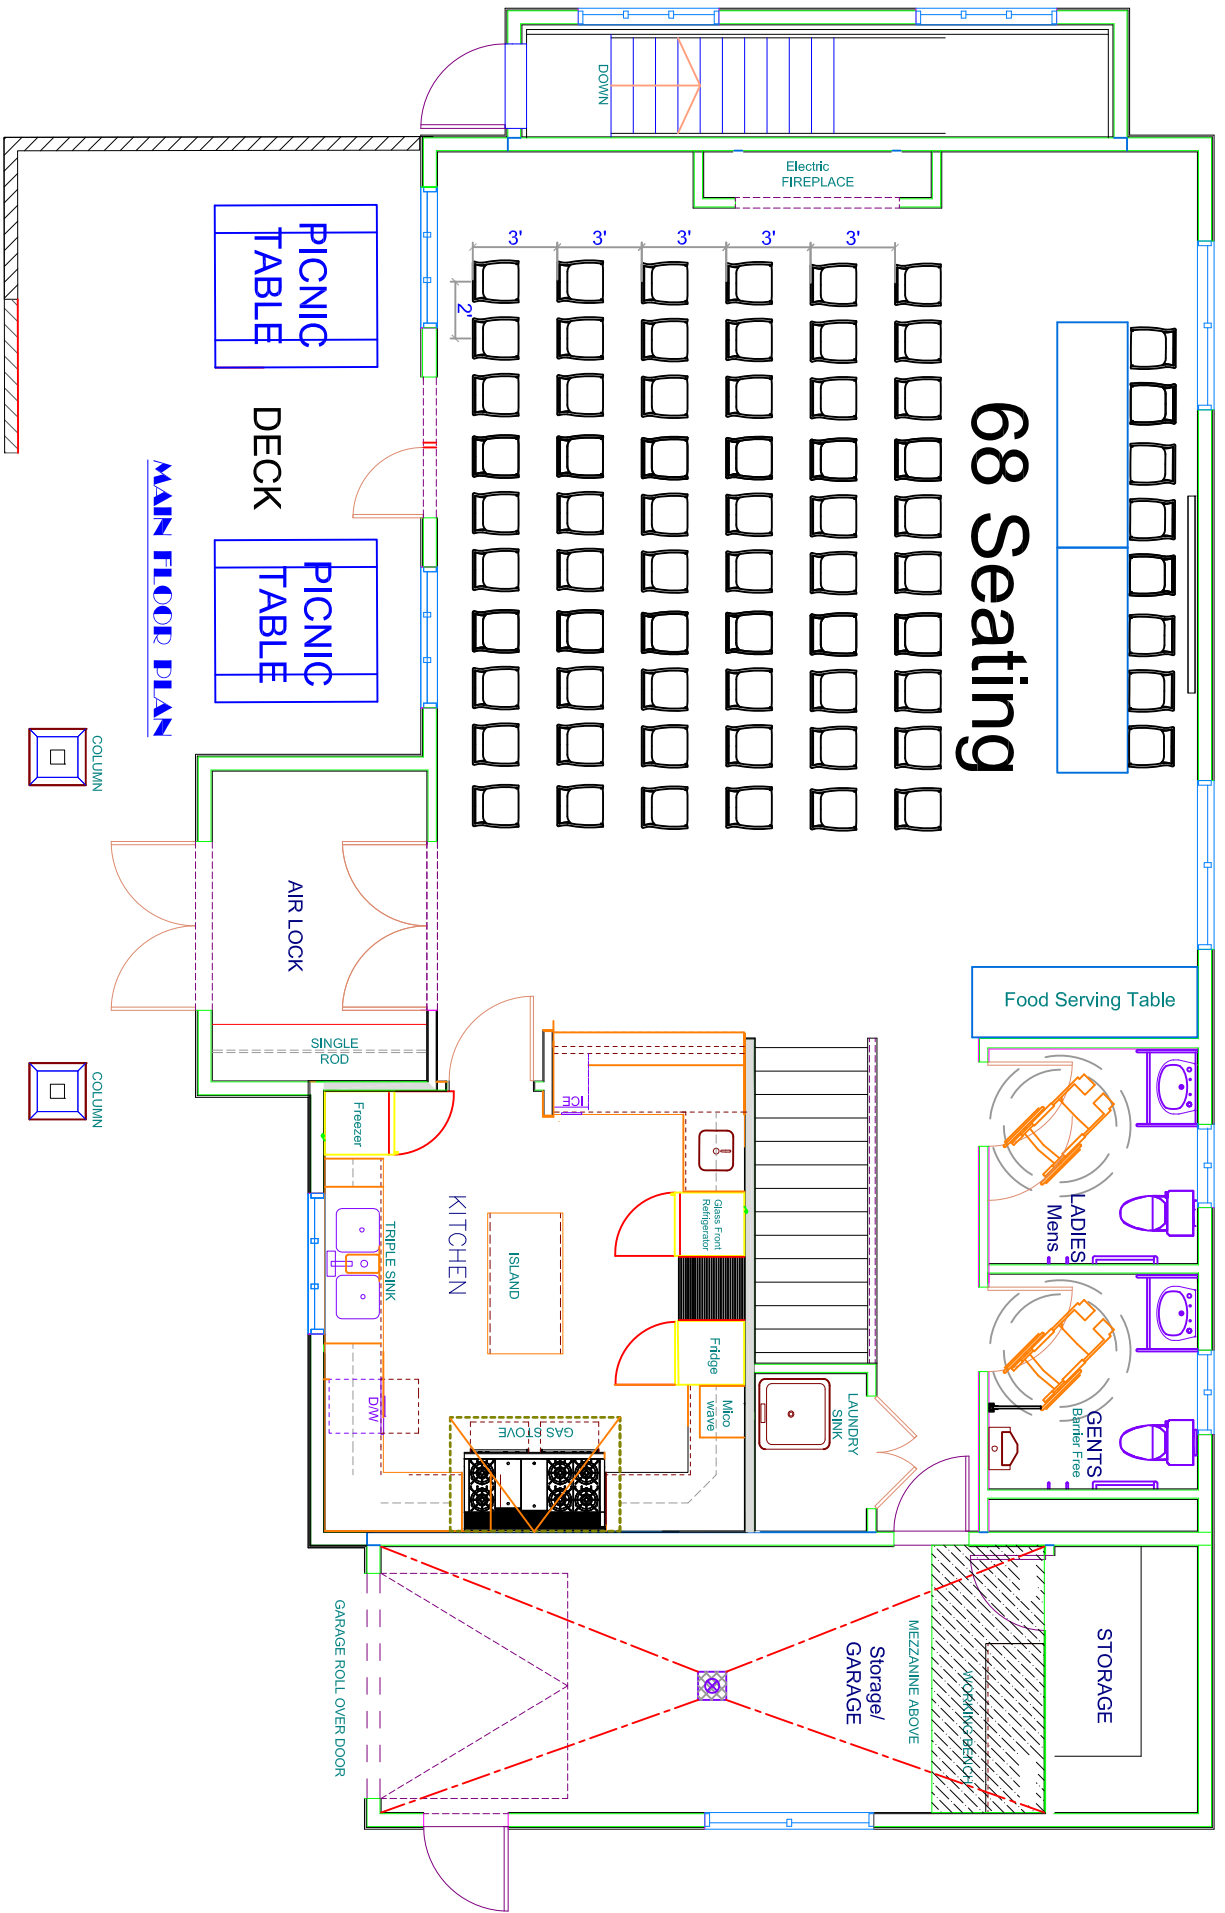

MAIN FLOOR PLAN

24 Seating

PICNIC TABLE

PICNIC TABLE

DECK

AIR LOCK

SINGLE ROD

KITCHEN

COLUMN

COLUMN

48 Seating

Pinnacle Community Centre 79, Pinnacle Way Pinnacle Ridge Estates

MAIN FLOOR PLAN

48 Seating

MAIN FLOOR PLAN

56 Seating

**Pinnacle Community Centre
79, Pinnacle Way
Pinnacle Ridge Estates**

MAIN FLOOR PLAN

68 Seating

MAIN FLOOD PLAN

PICNIC TABLE

PICNIC TABLE

DECK

AIR LOCK