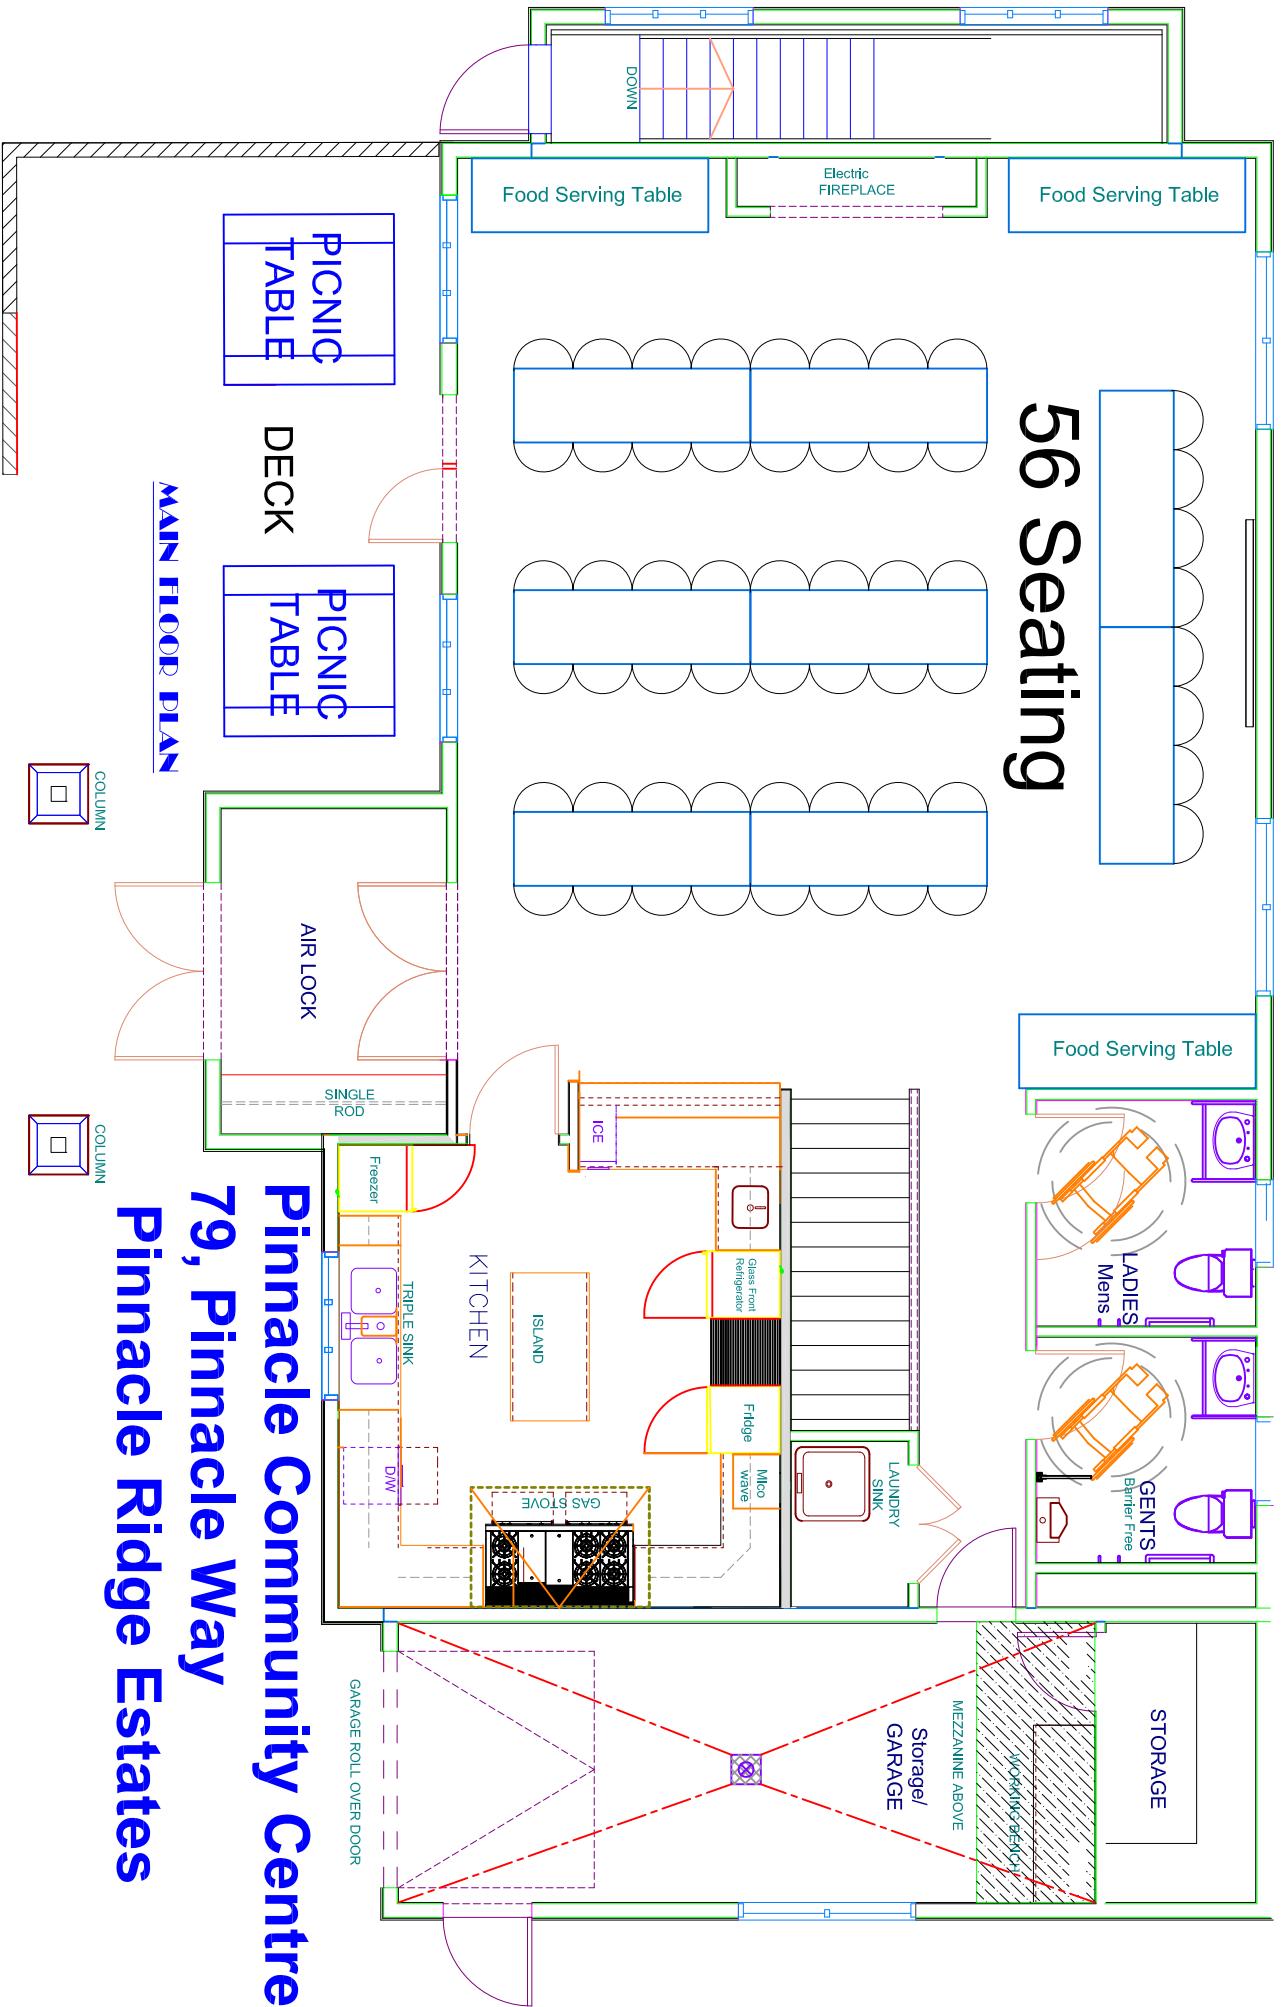

MAIN FLOOR PLAN

24 Seating

PICNIC TABLE

PICNIC TABLE

DECK

AIR LOCK

SINGLE ROD

KITCHEN

Triple SINK

Freezer

DW

LAUNDRY SINK

MAIN FLOOR PLAN

MAIN FLOOR PLAN

40 Seating

PICNIC TABLE

COLUMN

COLUMN

48 Seating

Pinnacle Community Centre 79, Pinnacle Way Pinnacle Ridge Estates

MAIN FLOOR PLAN

48 Seating

MAIN FLOOR PLAN

56 Seating

**Pinnacle Community Centre
79, Pinnacle Way
Pinnacle Ridge Estates**

MAIN FLOOR PLAN

68 Seating

MAIN FLOOD PLAN

PICNIC TABLE

PICNIC TABLE

DECK

AIR LOCK