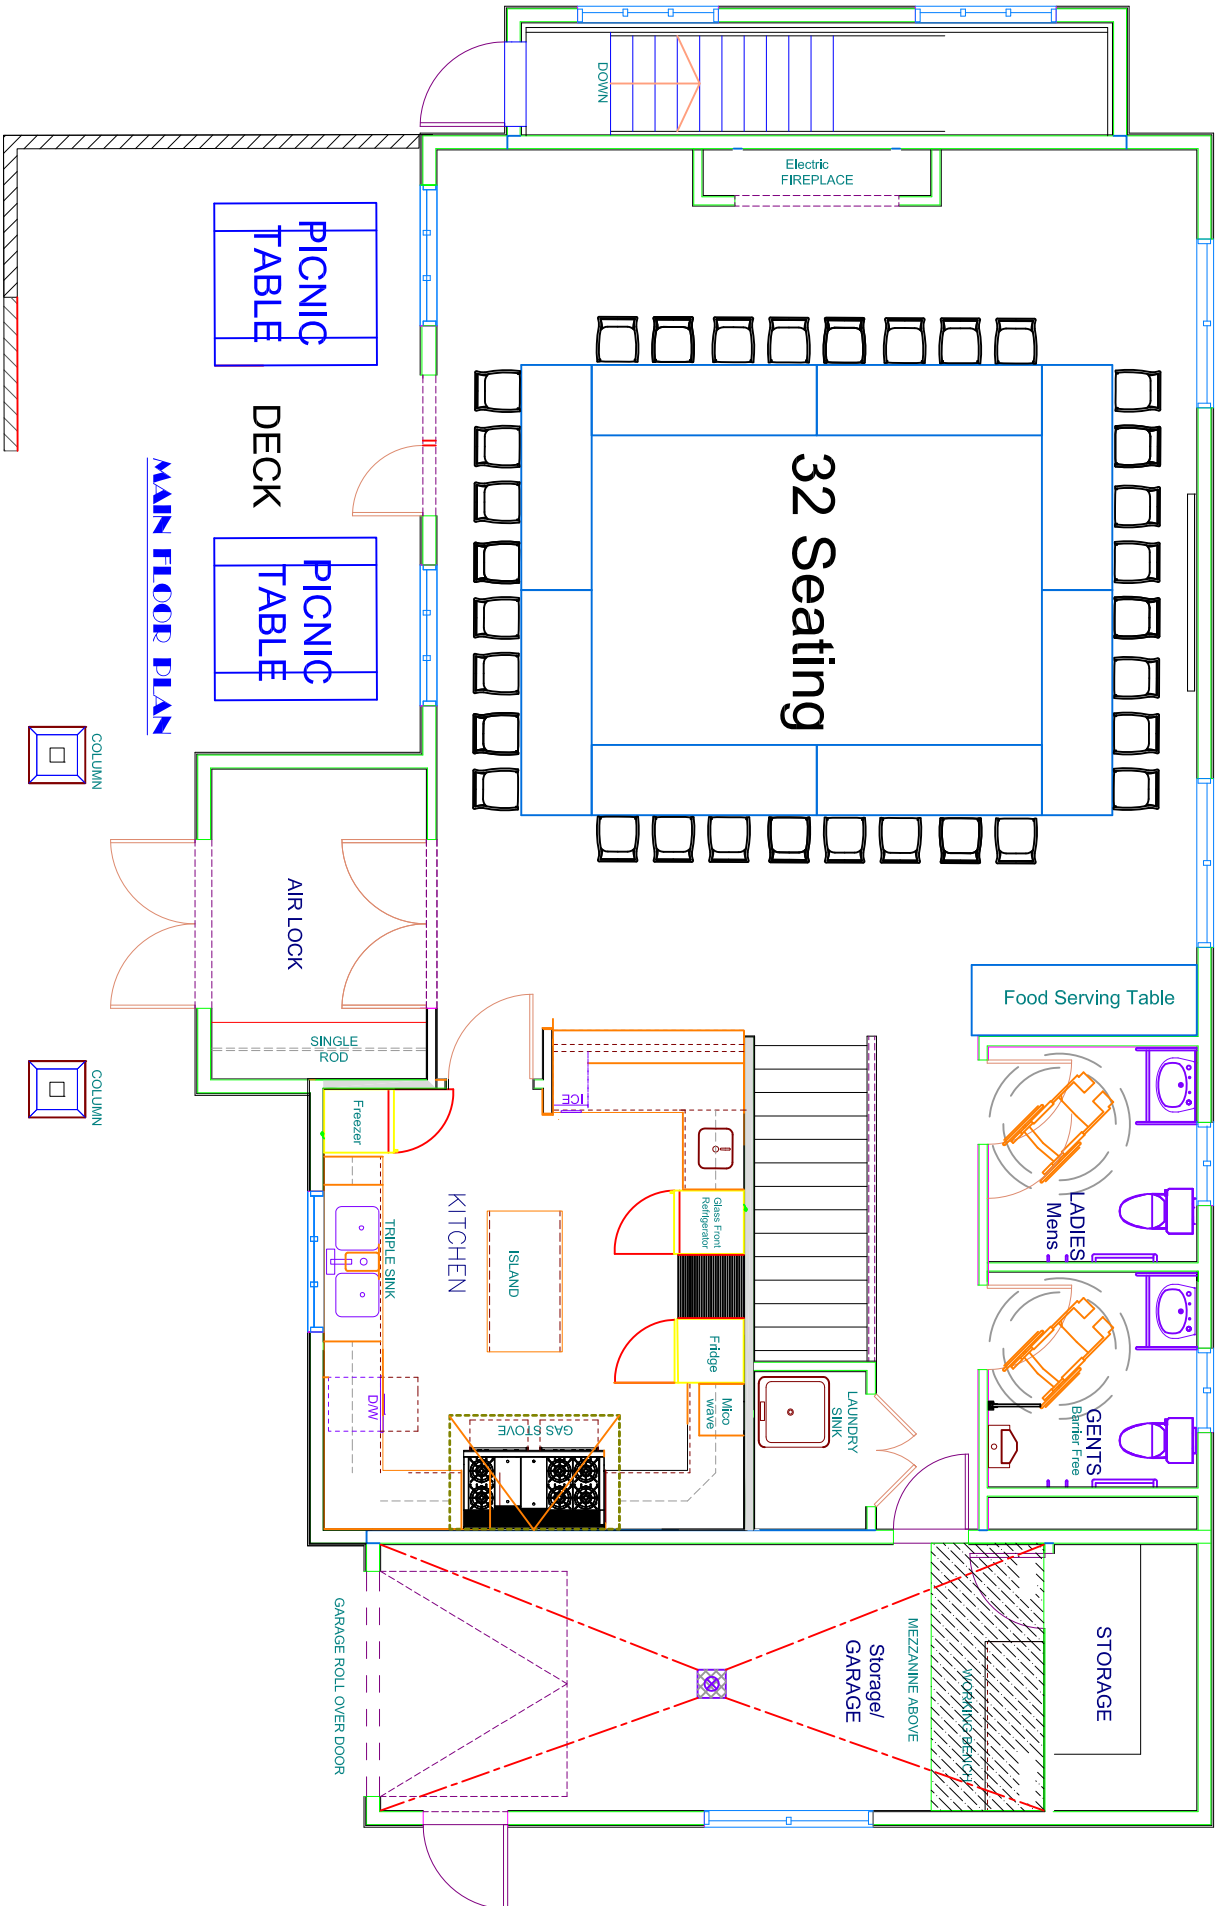

MAIN FLOOR PLAN

24 Seating

PICNIC TABLE

PICNIC TABLE

DECK

AIR LOCK

SINGLE ROD

KITCHEN

Electric FIREPLACE

PICNIC TABLE

DECK

PICNIC TABLE

AIR LOCK

SINGLE ROD

COLUMN

COLUMN

GARAGE ROLL OVER DOOR

MEZZANINE ABOVE

WORKING AREA

ICE

ISLAND

Fridge

Mico waves

GAS STOVE

Triple SINK

Freezer

DW

LAUNDRY SINK

MAIN FLOOR PLAN

MAIN FLOOR PLAN

40 Seating

PICNIC TABLE