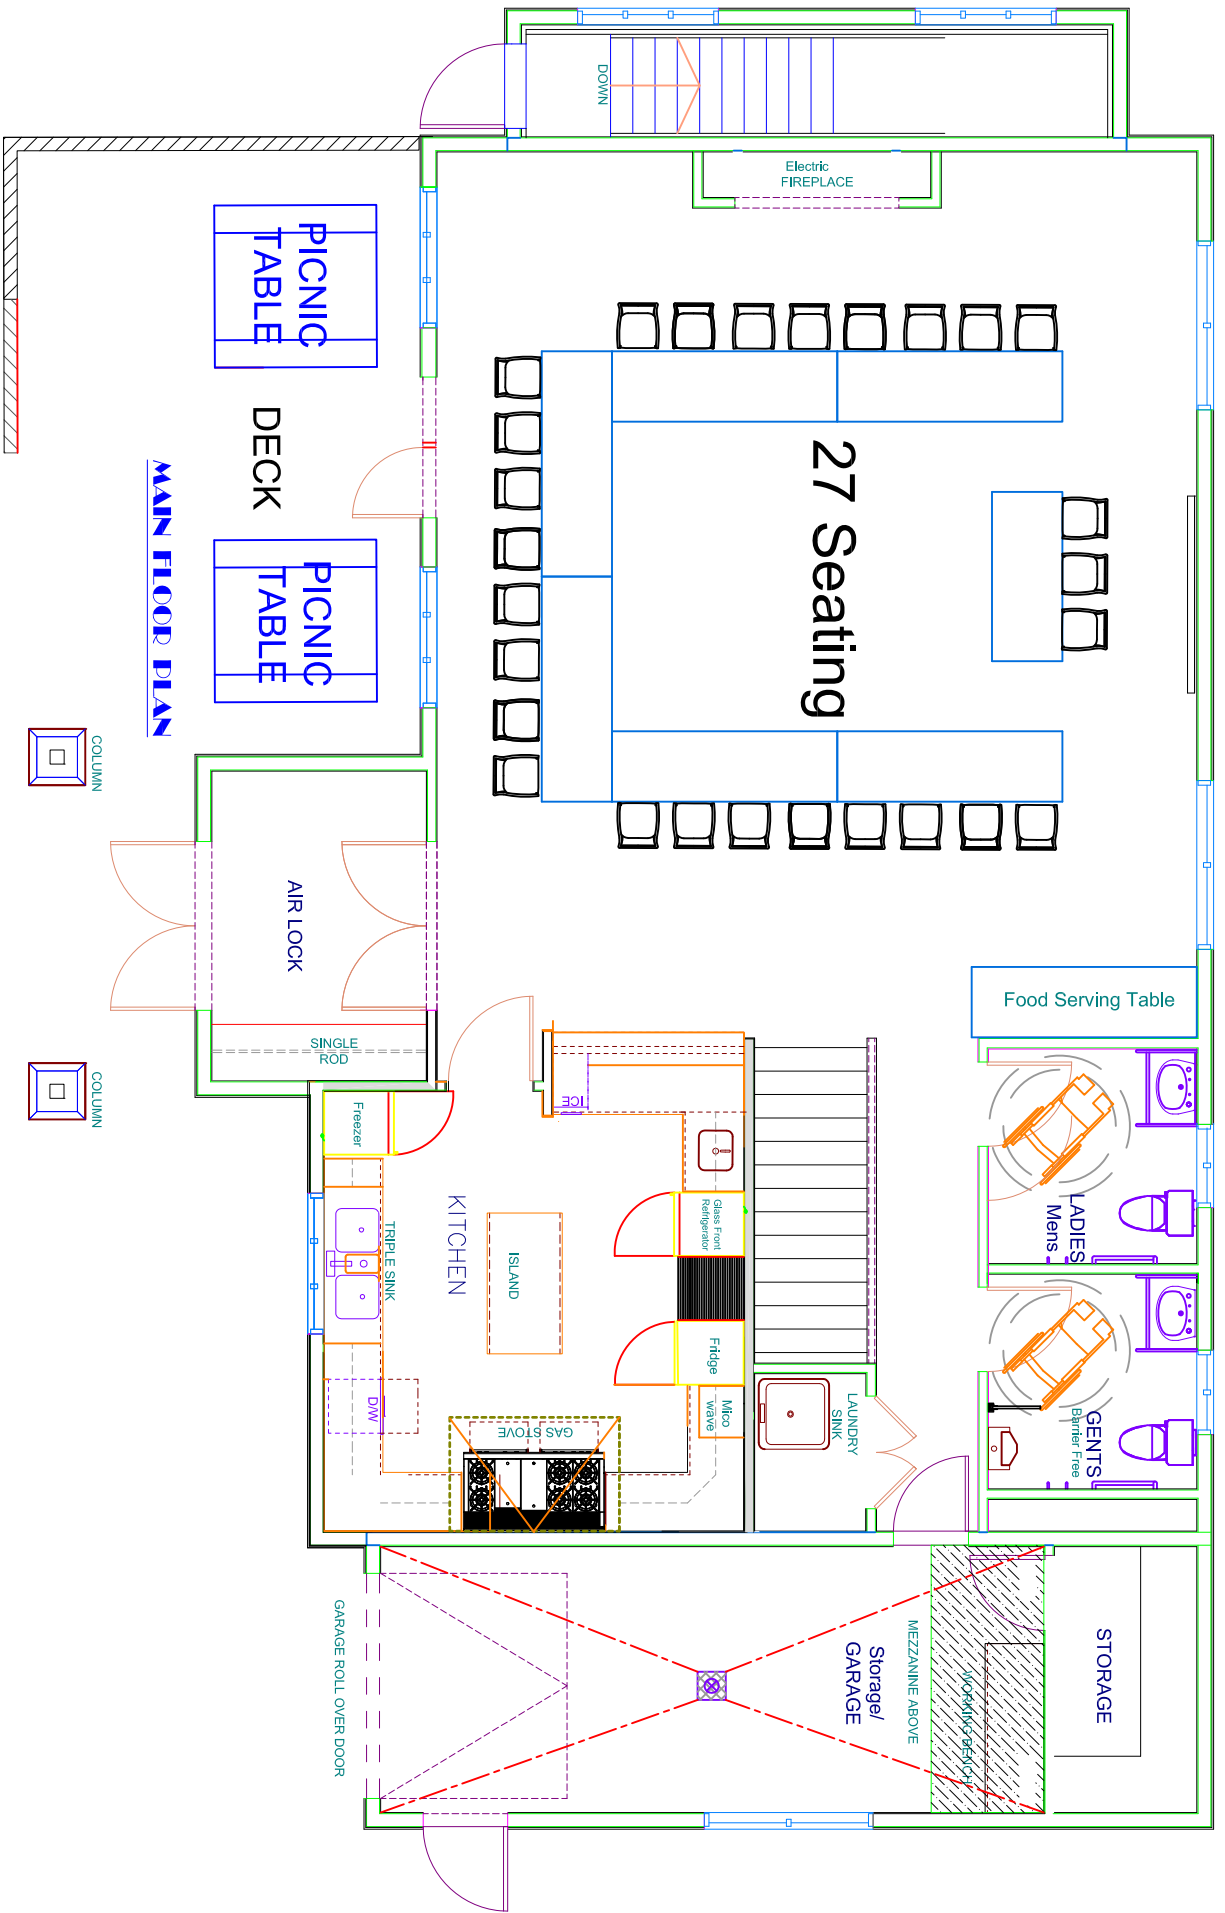

MAIN FLOOR PLAN

24 Seating

PICNIC TABLE

PICNIC TABLE

DECK

AIR LOCK

SINGLE ROD

KITCHEN

LAUNDRY SINK

Food Serving Table

LADIES Mens

GENTS Barrier Free

STORAGE

Storage/ GARAGE

MEZZANINE ABOVE

Working area

GARAGE ROLL OVER DOOR

COLUMN

COLUMN

DOWN

Electric FIREPLACE

MAIN FLOOR PLAN

MAIN FLOOR PLAN

29 Seating