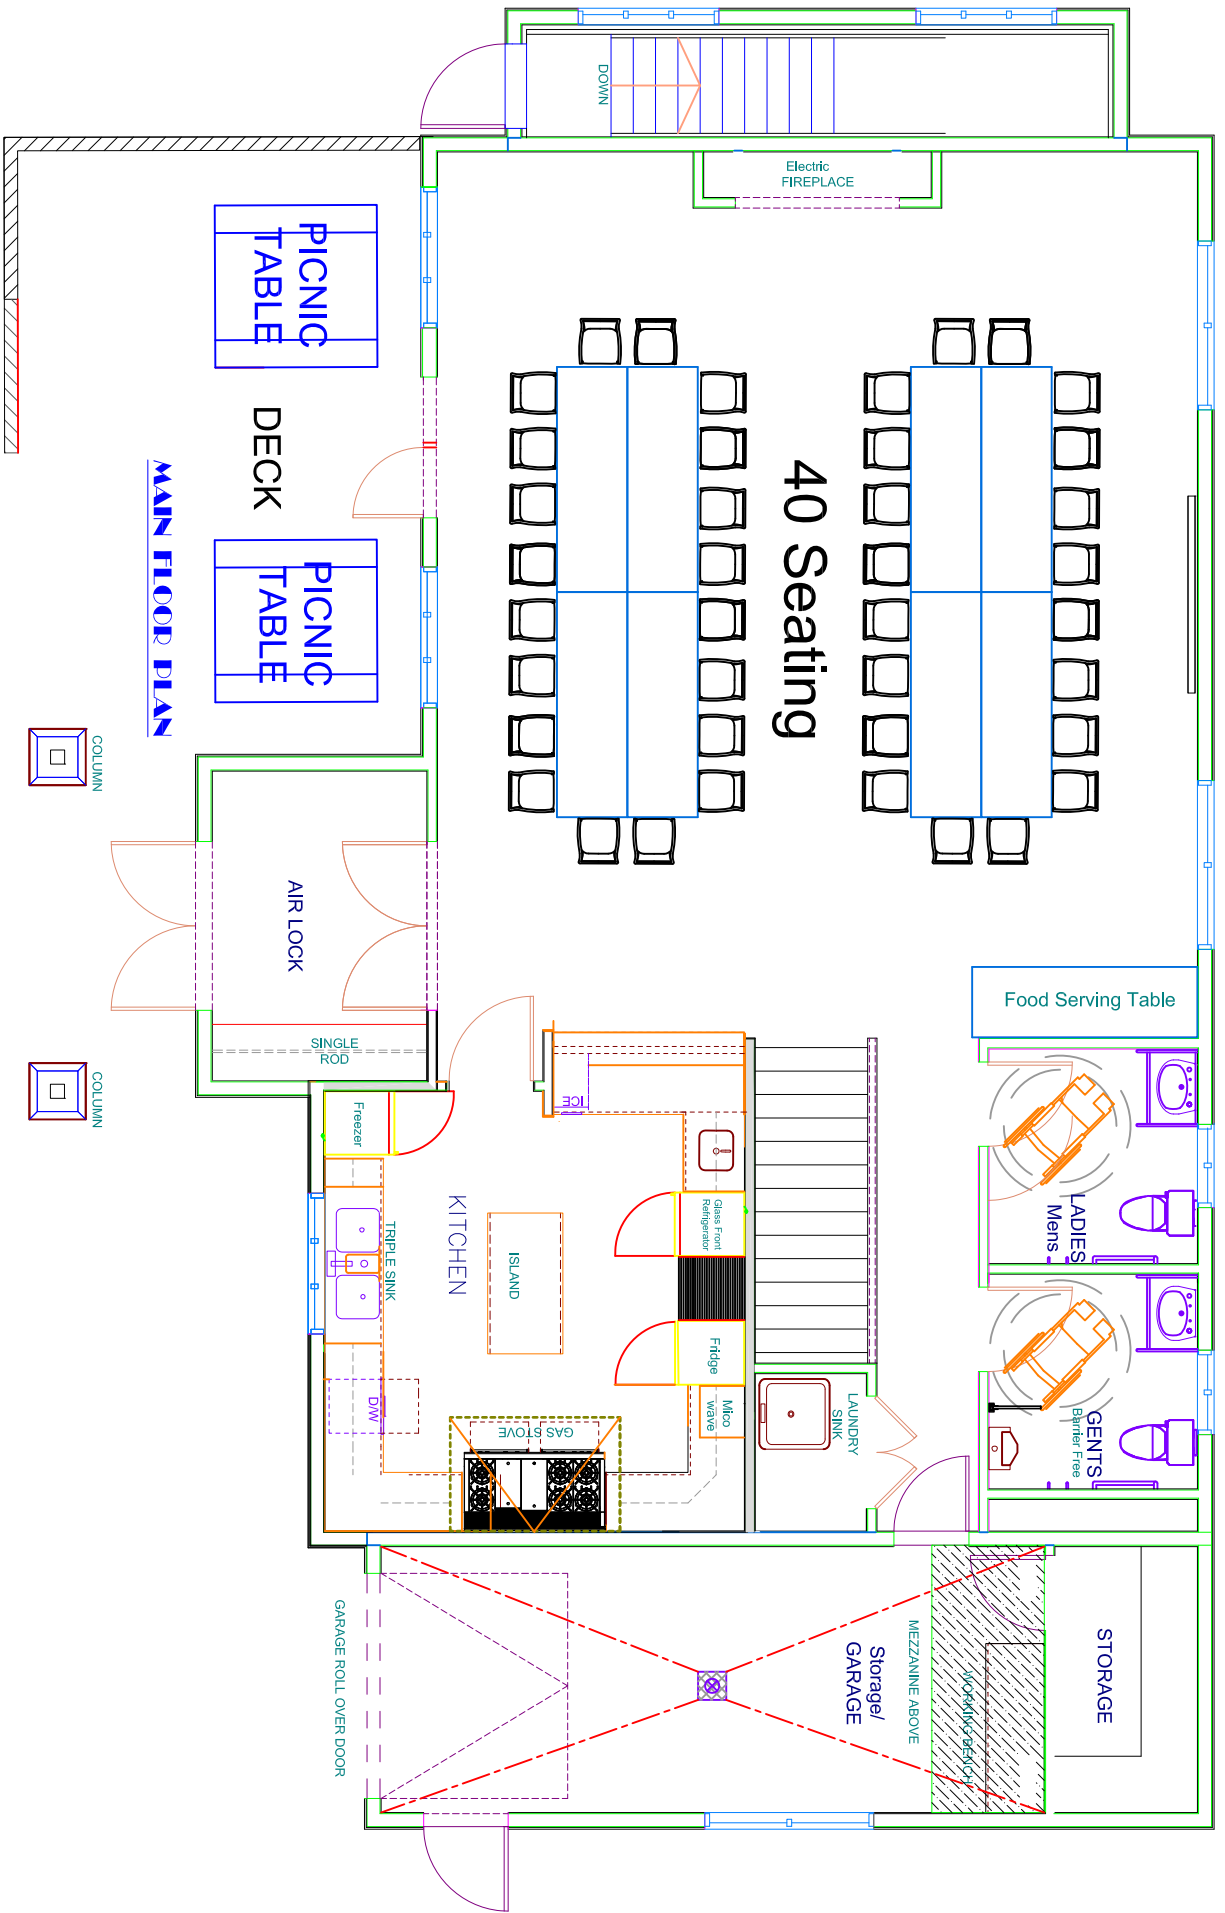

MAIN FLOOR PLAN

24 Seating

PICNIC TABLE

PICNIC TABLE

DECK

AIR LOCK

SINGLE ROD

KITCHEN

Triple SINK

Freezer

DW

LAUNDRY SINK

MAIN FLOOR PLAN

MAIN FLOOR PLAN

40 Seating

PICNIC TABLE